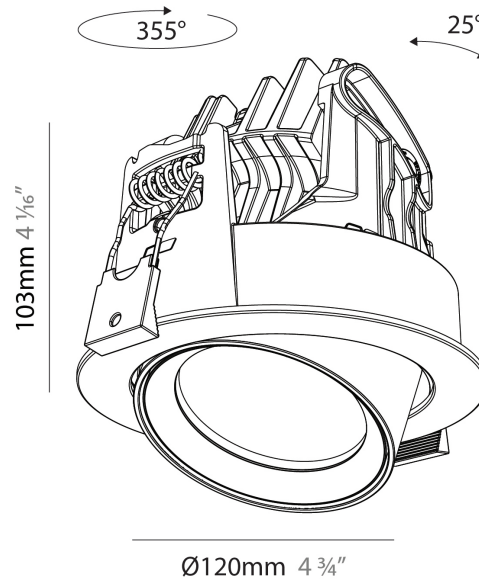

GENERAL

Series: Centriq
Subseries: Centriq Round Adjustable
Brand: Prolicht
Division: Architectural
Mounting Type: Recessed
Mounting Location: Ceiling
Subcategory: Spots

PHYSICAL

Shape: Cylinder
Diameter (mm): 120
Diameter (in): 4 3/4
Height (mm): 105
Height (in): 4 1/8
Min. Recessing Depth (mm): 120
Min. Recessing Depth (in): 4 3/4
Light Distribution: Adjustable / Direct
Weight (kg): 0.649
Diffuser: Lens Pack - No Lens / Opal / Linear Spread Lens / Honeycomb / Spread Lens
Fixture Finish: SSR / BKV / CWI / CRY / HAB / UFT / ITA / RUA / FTG / MYG / LOD / PUS / FRO / FUP / KIA / POP / BLS / SPG / MEY / GOH / GUM / CHC / COM / ABZ / JAG / OBR / MOS / ROR
Fixture Material: Aluminum
Cut-out Measurements: Dia. 112mm / 4 7/16"

ELECTRICAL

Lamp Type: LED (Zhaga Standard)
Input Wattage (W): 27.3
Total Output Wattage (W): 24.5
Dimming: Tri-Mode (Non-Dimming and Phase Dimming (120Vac only) and 0-10V Dimming)
Driver Included: Yes
Driver Location: Recessed Housing
Driver Type: Constant Current - Universal
Driver Class: Class 2
Input Voltage (V): 120 - 277
Constant Current (MA): 700

LED

Color Temperature (*K): 2700 / 3000 / 3500 / 4000
Max. Delivered Lumen (lm): 2348 / 2444 / 2549 / 2669
Nominal Lumen (lm): 2788 / 2903 / 3027 / 3170
CRI: >90 CRI
Lamp Life (hrs): 50000

OPTICAL

Reflector°: 20 / 32 / 54
Adjustability: Rotational 350°; Tilt 90°

RATINGS AND CERTIFICATIONS

Certified By: Certified for North American Standards
IP rating: IP20